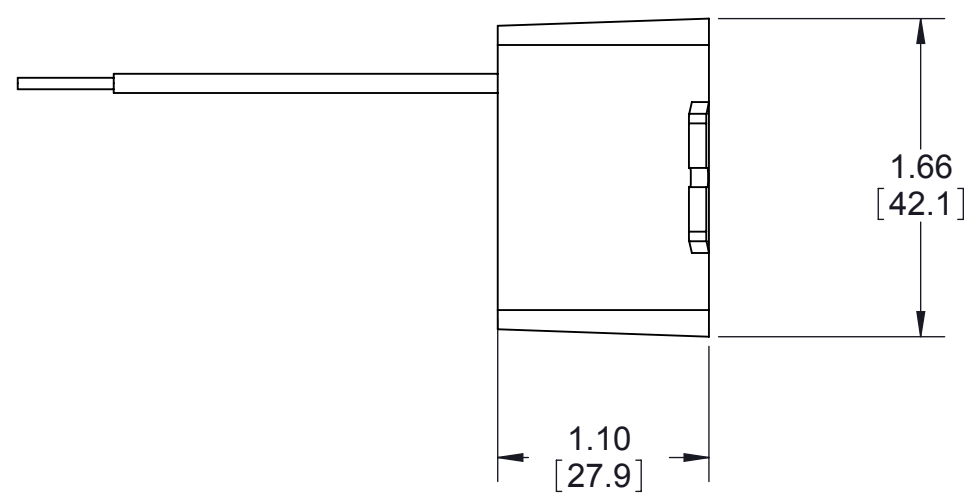

14 AWG WIRE  
LEADS APPROX. 12" LONG.  
(3 PLACES)

Tolerances: ± 0.02 in / 0.5 mm. All dimensions are in: inches [millimeters]