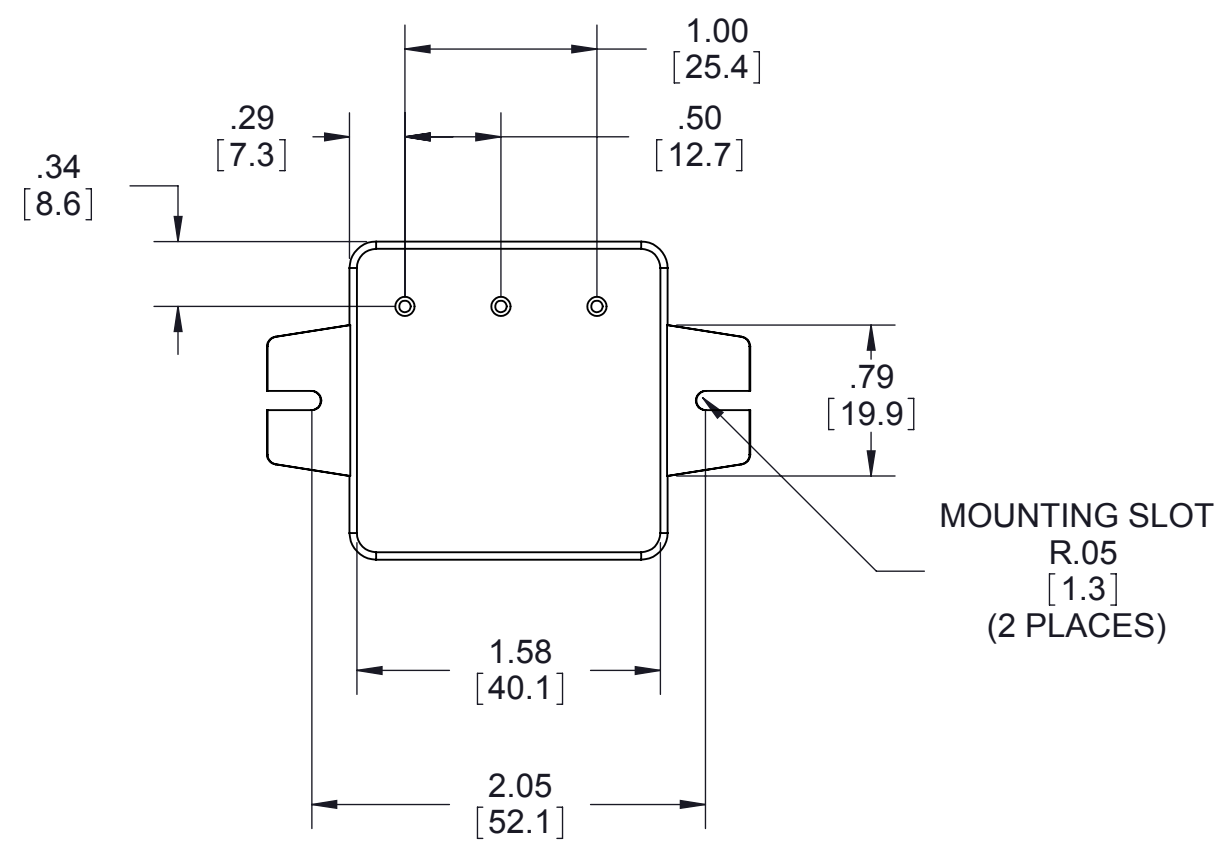

14 AWG WIRE  
LEADS APPROX. 12" LONG.  
(3 PLACES)

Tolerances: ± 0.02 in / 0.5 mm. All dimensions are in: inches [millimeters]