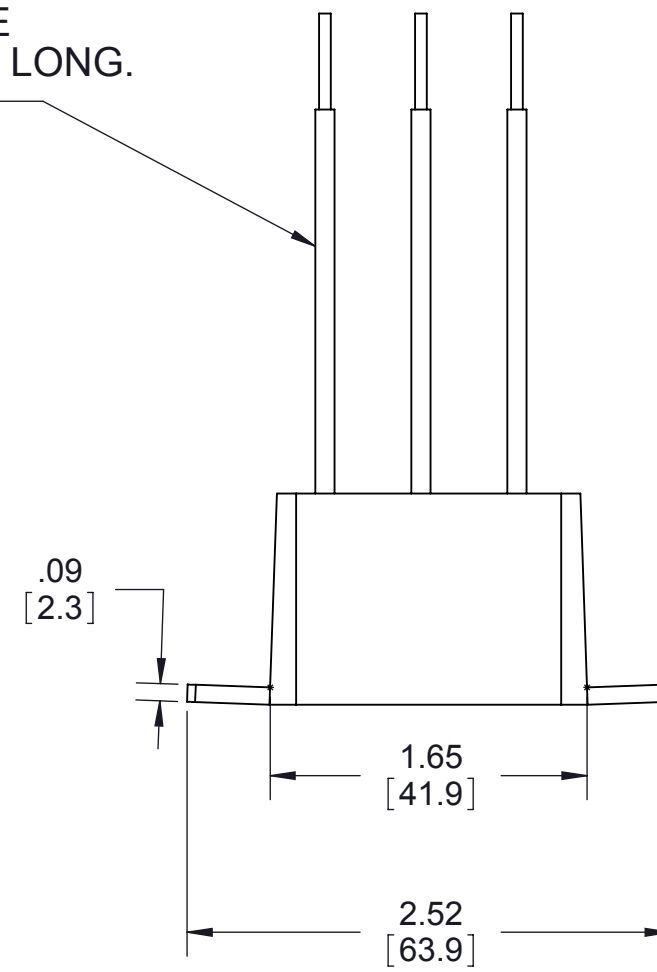

14 AWG WIRE  
LEADS APPROX. 12" LONG.  
(3 PLACES)

Tolerances: ± 0.02 in / 0.5 mm. All dimensions are in: inches [millimeters]