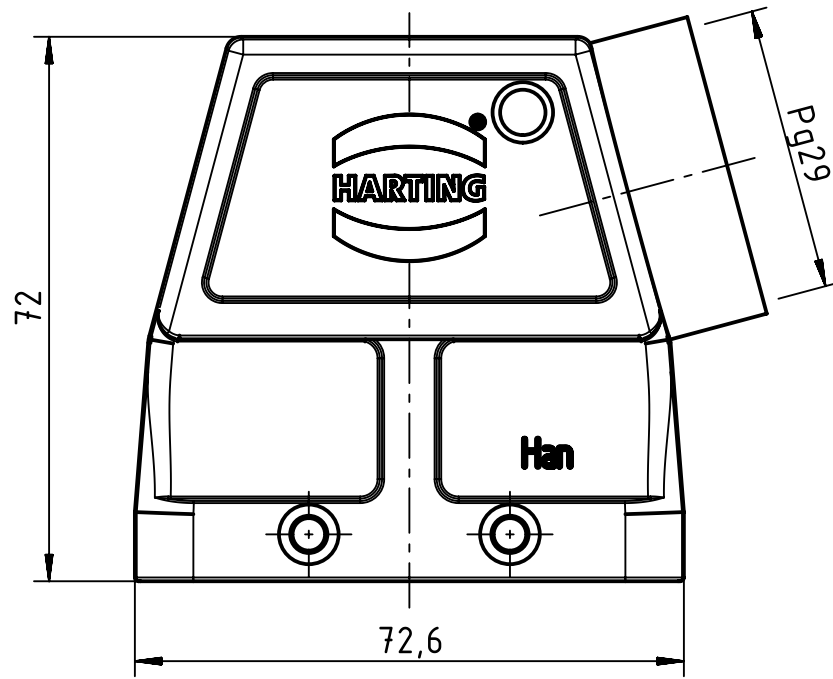

1 2 3 4 5 6

A

B

C

D

 All Dimensions in mm Original Size DIN A4	Scale 1:1		Free size tol.		Ref.	
					Sub. TB 09 30 010 0523 v. 10.06.99	
 All rights reserved Department EL PD - DE	Created by SCHULZI		Inspected by BERGHORN		Standardisation TIEMANNA	
	Date 2014-07-21		State Final Release			
Title Han B Hood Side Entry HC 4 Pegs PG 29					Doc-Key / ECM-Nr. 100231492/UGD/002/B 500000061817	
Type TB					Number 09 30 010 0523	
HARTING Electric GmbH & Co. KG D-32339 Espelkamp					Rev. B Page 1/1	