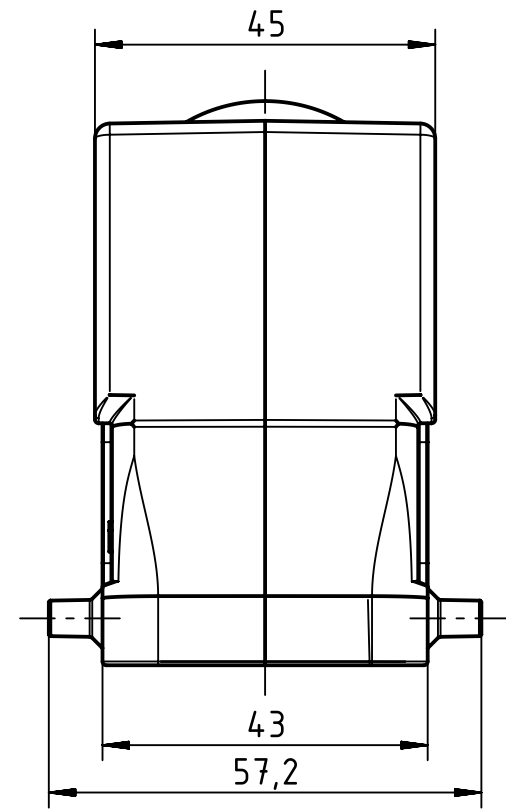

1 2 3 4 5 6

A

B

C

D

 All Dimensions in mm Original Size DIN A4	Scale 1:1		Free size tol.		Ref.	
					Sub. TB 09 30 010 0523 v. 10.06.99	
 All rights reserved Department EL PD - DE	Created by SCHULZI		Inspected by BERGHORN		Standardisation TIEMANNA	
	Date 2014-07-21		State Final Release			
Title Han B Hood Side Entry HC 4 Pegs PG 29					Doc-Key / ECM-Nr. 100231492/UGD/002/B 500000061817	
Type TB					Number 09 30 010 0523	
HARTING Electric GmbH & Co. KG D-32339 Espelkamp					Rev. B Page 1/1	